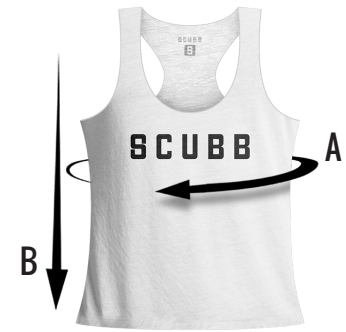

SCUBB

TANK

FOR MEN

| | | XS | S | M | L | XL |
|---|-------|-----------|-----------|------------|-------------|-------------|
| A | WIDTH | 88 -92 CM | 92 -96 CM | 96 -100 CM | 100 -104 CM | 104 -108 CM |
| B | LONG | 62 CM | 63 CM | 66 CM | 69 CM | 71 CM |

TANK

FOR WOMEN

| | | XS | S | M | L | XL |
|---|-------|-----------|-----------|-----------|------------|----|
| A | WIDTH | 76 -82 CM | 80 -86 CM | 84 -90 CM | 88 -104 CM | - |
| B | LONG | 62 CM | 63 CM | 66 CM | 69 CM | - |