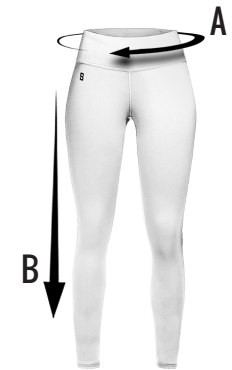

TANK

FOR WOMEN

| | | XS | S | M | L | XL |
|---|-------|-----------|-----------|-----------|------------|----|
| A | WIDTH | 76 -82 CM | 80 -86 CM | 84 -90 CM | 88 -104 CM | - |
| B | LONG | 62 CM | 63 CM | 66 CM | 69 CM | - |

SCUBB

SHORT

FOR WOMEN

| | | XS | S | M | L | XL |
|---|---------|----------|----------|----------|----------|----|
| A | CINTURE | 62-66 CM | 66-70 CM | 70-74 CM | 74-78 CM | - |
| B | LONG | 19 CM | 21 CM | 22 CM | 23 CM | - |

LEGGINGS

FOR WOMEN

| | | XS | S | M | L | XL |
|---|---------|----------|----------|----------|----------|----|
| A | CINTURE | 62-66 CM | 66-70 CM | 70-74 CM | 74-78 CM | - |
| B | LONG | 78 CM | 80 CM | 84 CM | 86 CM | - |

SCUBB

TEE

FOR WOMEN

| | | XS | S | M | L | XL |
|---|-------|-----------|-----------|-----------|------------|----|
| A | WIDTH | 75 -82 CM | 82 -88 CM | 88 -94 CM | 95 -101 CM | - |
| B | LONG | 62 CM | 63 CM | 66 CM | 69 CM | - |