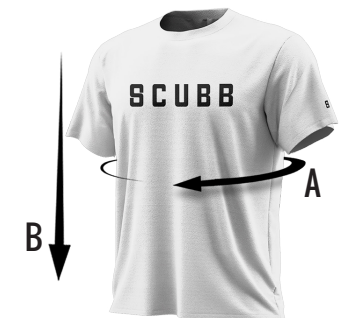

SIZE GUIDE

SCUBB
BE THE BEST

www.scubbwear.com

SIZES

Our size guide is expressed in centimeters so you can verify that it is the correct choice for your garments.

You just have to locate the product you want and check your measurements according to the table.

SCUBB

SHORT

FOR MEN

| | | XS | S | M | L | XL |
|---|---------|----------|-----------|-----------|-----------|------------|
| A | CINTURE | 82-95 CM | 87-100 CM | 92-105 CM | 97-110 CM | 102-115 CM |
| B | LONG | 42 CM | 42 CM | 44 CM | 47 CM | 48 CM |

TEE

FOR MEN

| | | XS | S | M | L | XL |
|---|-------|----------|-----------|------------|------------|------------|
| A | WIDTH | 94-98 CM | 98-102 CM | 102-106 CM | 106-110 CM | 110-114 CM |
| B | LONG | 62 CM | 63 CM | 66 CM | 69 CM | 71 CM |

SCUBB

TANK

FOR MEN

| | | XS | S | M | L | XL |
|---|-------|-----------|-----------|------------|-------------|-------------|
| A | WIDTH | 88 -92 CM | 92 -96 CM | 96 -100 CM | 100 -104 CM | 104 -108 CM |
| B | LONG | 62 CM | 63 CM | 66 CM | 69 CM | 71 CM |