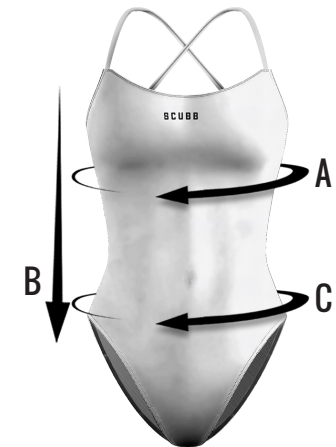

SCUBB

TEE

FOR WOMEN

| | | XS | S | M | L | XL |
|---|-------|-----------|-----------|-----------|------------|----|
| A | WIDTH | 75 -82 CM | 82 -88 CM | 88 -94 CM | 95 -101 CM | - |
| B | LONG | 62 CM | 63 CM | 66 CM | 69 CM | - |

CROP TOP

FOR WOMEN

| | | XS | S | M | L | XL |
|---|-------|-----------|-----------|-----------|------------|----|
| A | WIDTH | 86 -90 CM | 90 -94 CM | 94 -98 CM | 98 -102 CM | - |
| B | LONG | 62 CM | 63 CM | 66 CM | 69 CM | - |

SCUBB

HIGH SPORTS BRA

FOR WOMEN

| | | XS | S | M | L | XL |
|---|---------|----------|----------|----------|-----------|----|
| A | OUTLINE | 77-82 CM | 83-88 CM | 89-94 CM | 95-101 CM | - |
| B | HIGH | 35 CM | 37 CM | 38 CM | 40 CM | - |

SWIMWEAR

FOR WOMEN

| | | XS | S | M | L | XL |
|---|---------|---------|----------|----------|----------|----|
| A | HIGH | 72-77CM | 77-82 CM | 82-87 CM | 87-92 CM | - |
| B | OUTLINE | 54 CM | 56 CM | 59 CM | 62 CM | - |
| C | CINTURE | 66-71CM | 71-76 CM | 76-81 CM | 81-86 CM | - |