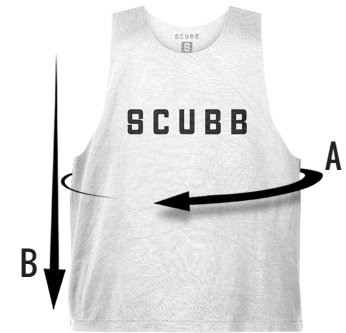

SCUBB

SHORT

FOR MEN

| | | XS | S | M | L | XL |
|---|---------|----------|-----------|-----------|-----------|------------|
| A | CINTURE | 82-95 CM | 87-100 CM | 92-105 CM | 97-110 CM | 102-115 CM |
| B | LONG | 42 CM | 42 CM | 44 CM | 47 CM | 48 CM |

TEE

FOR MEN

| | | XS | S | M | L | XL |
|---|-------|----------|-----------|------------|------------|------------|
| A | WIDTH | 94-98 CM | 98-102 CM | 102-106 CM | 106-110 CM | 110-114 CM |
| B | LONG | 62 CM | 63 CM | 66 CM | 69 CM | 71 CM |

SCUBB

TANK

FOR MEN

| | | XS | S | M | L | XL |
|---|-------|-----------|-----------|------------|-------------|-------------|
| A | WIDTH | 88 -92 CM | 92 -96 CM | 96 -100 CM | 100 -104 CM | 104 -108 CM |
| B | LONG | 62 CM | 63 CM | 66 CM | 69 CM | 71 CM |